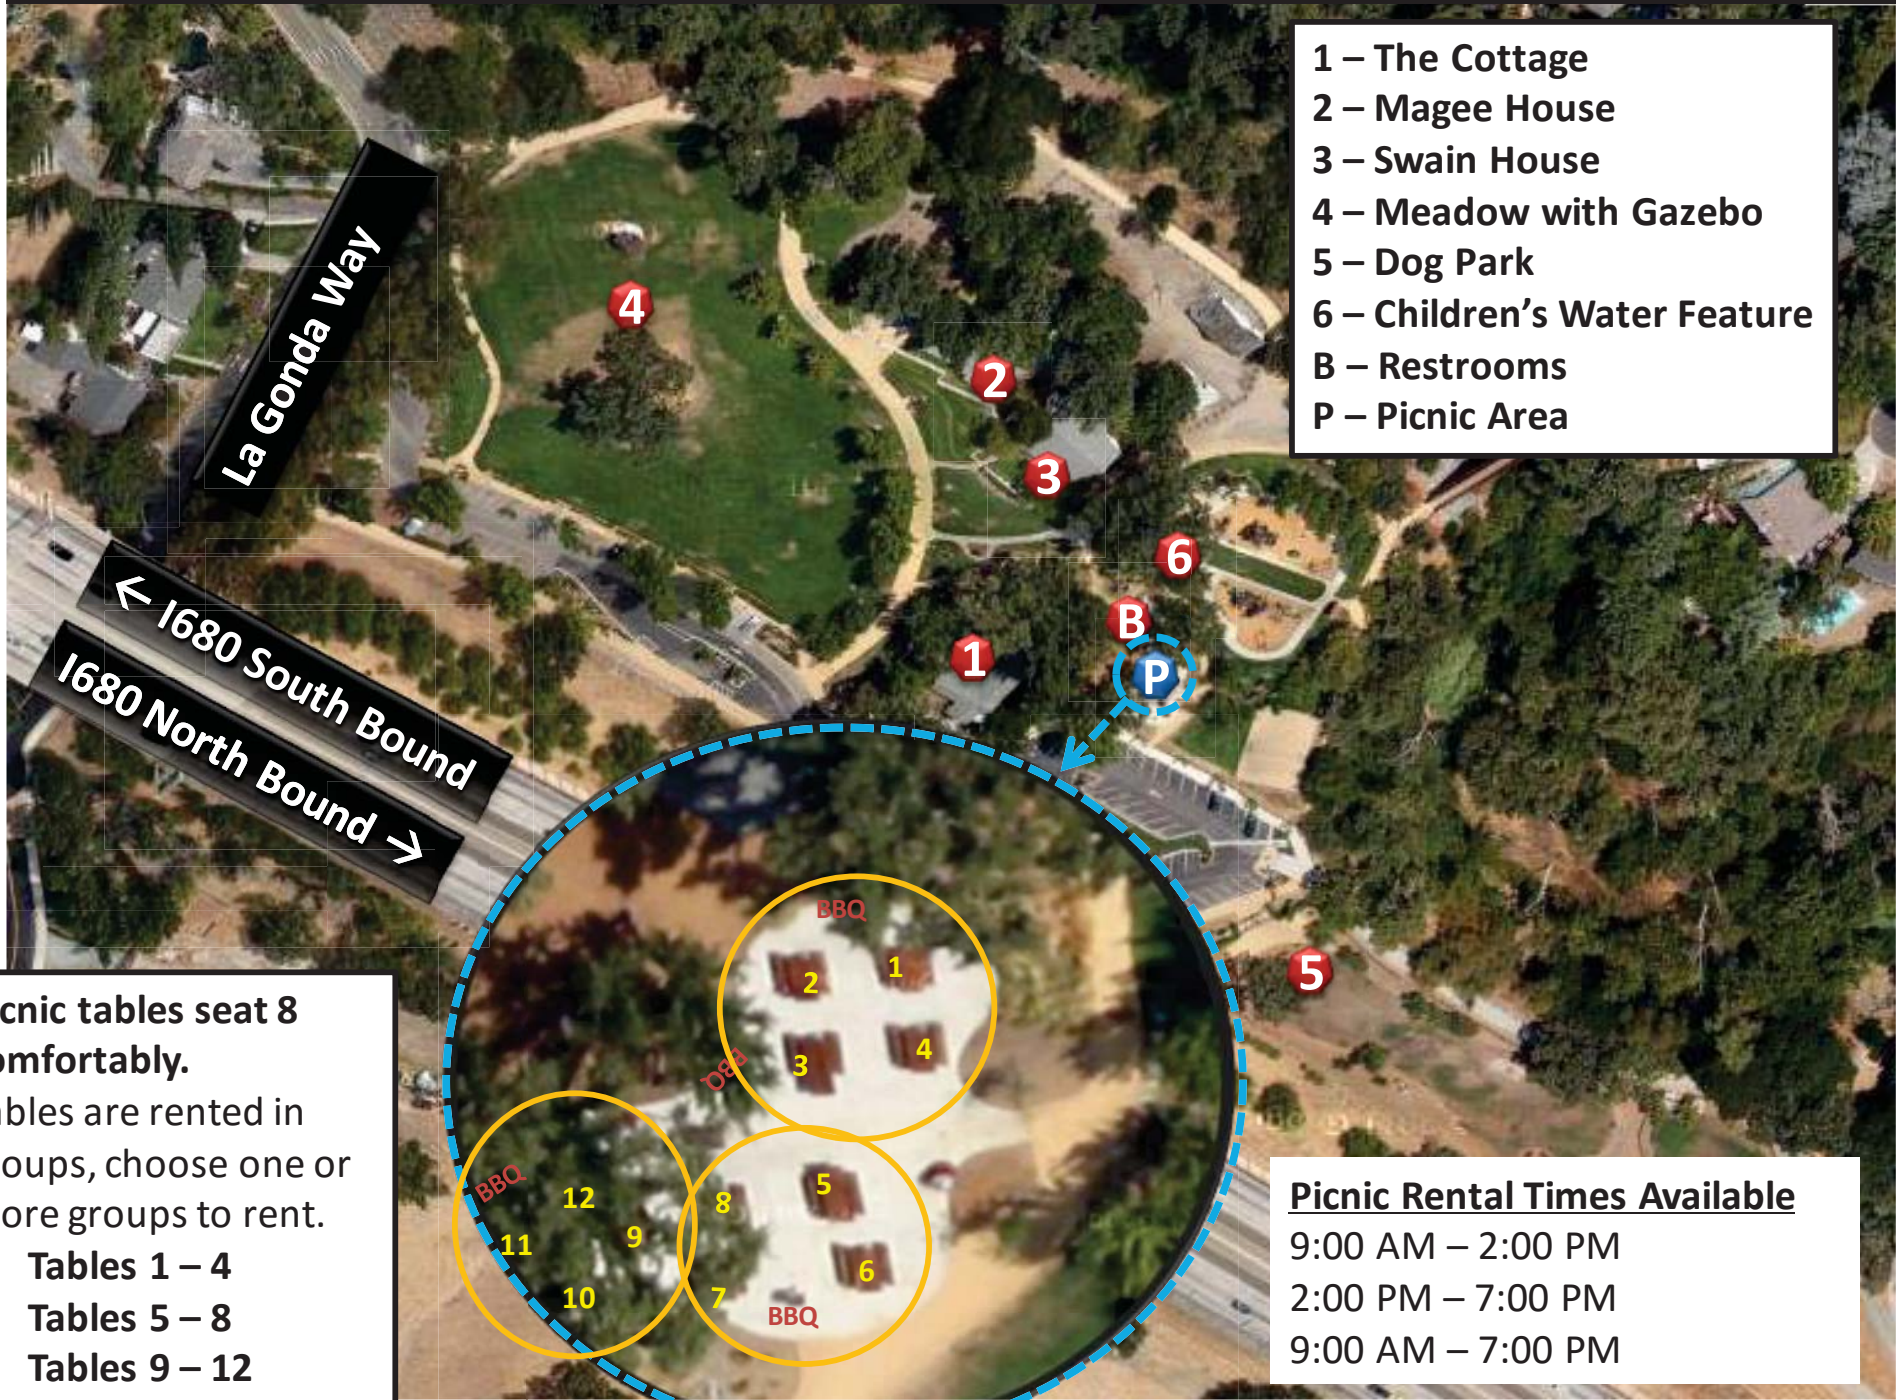

Hap Magee Ranch Park

1025 La Gonda Way, Danville, CA

- 1 – The Cottage
- 2 – Magee House
- 3 – Swain House
- 4 – Meadow with Gazebo
- 5 – Dog Park
- 6 – Children’s Water Feature
- B – Restrooms
- P – Picnic Area

Picnic tables seat 8 comfortably.
Tables are rented in groups, choose one or more groups to rent.

- Tables 1 – 4
- Tables 5 – 8
- Tables 9 – 12

Picnic Rental Times Available
9:00 AM – 2:00 PM
2:00 PM – 7:00 PM
9:00 AM – 7:00 PM